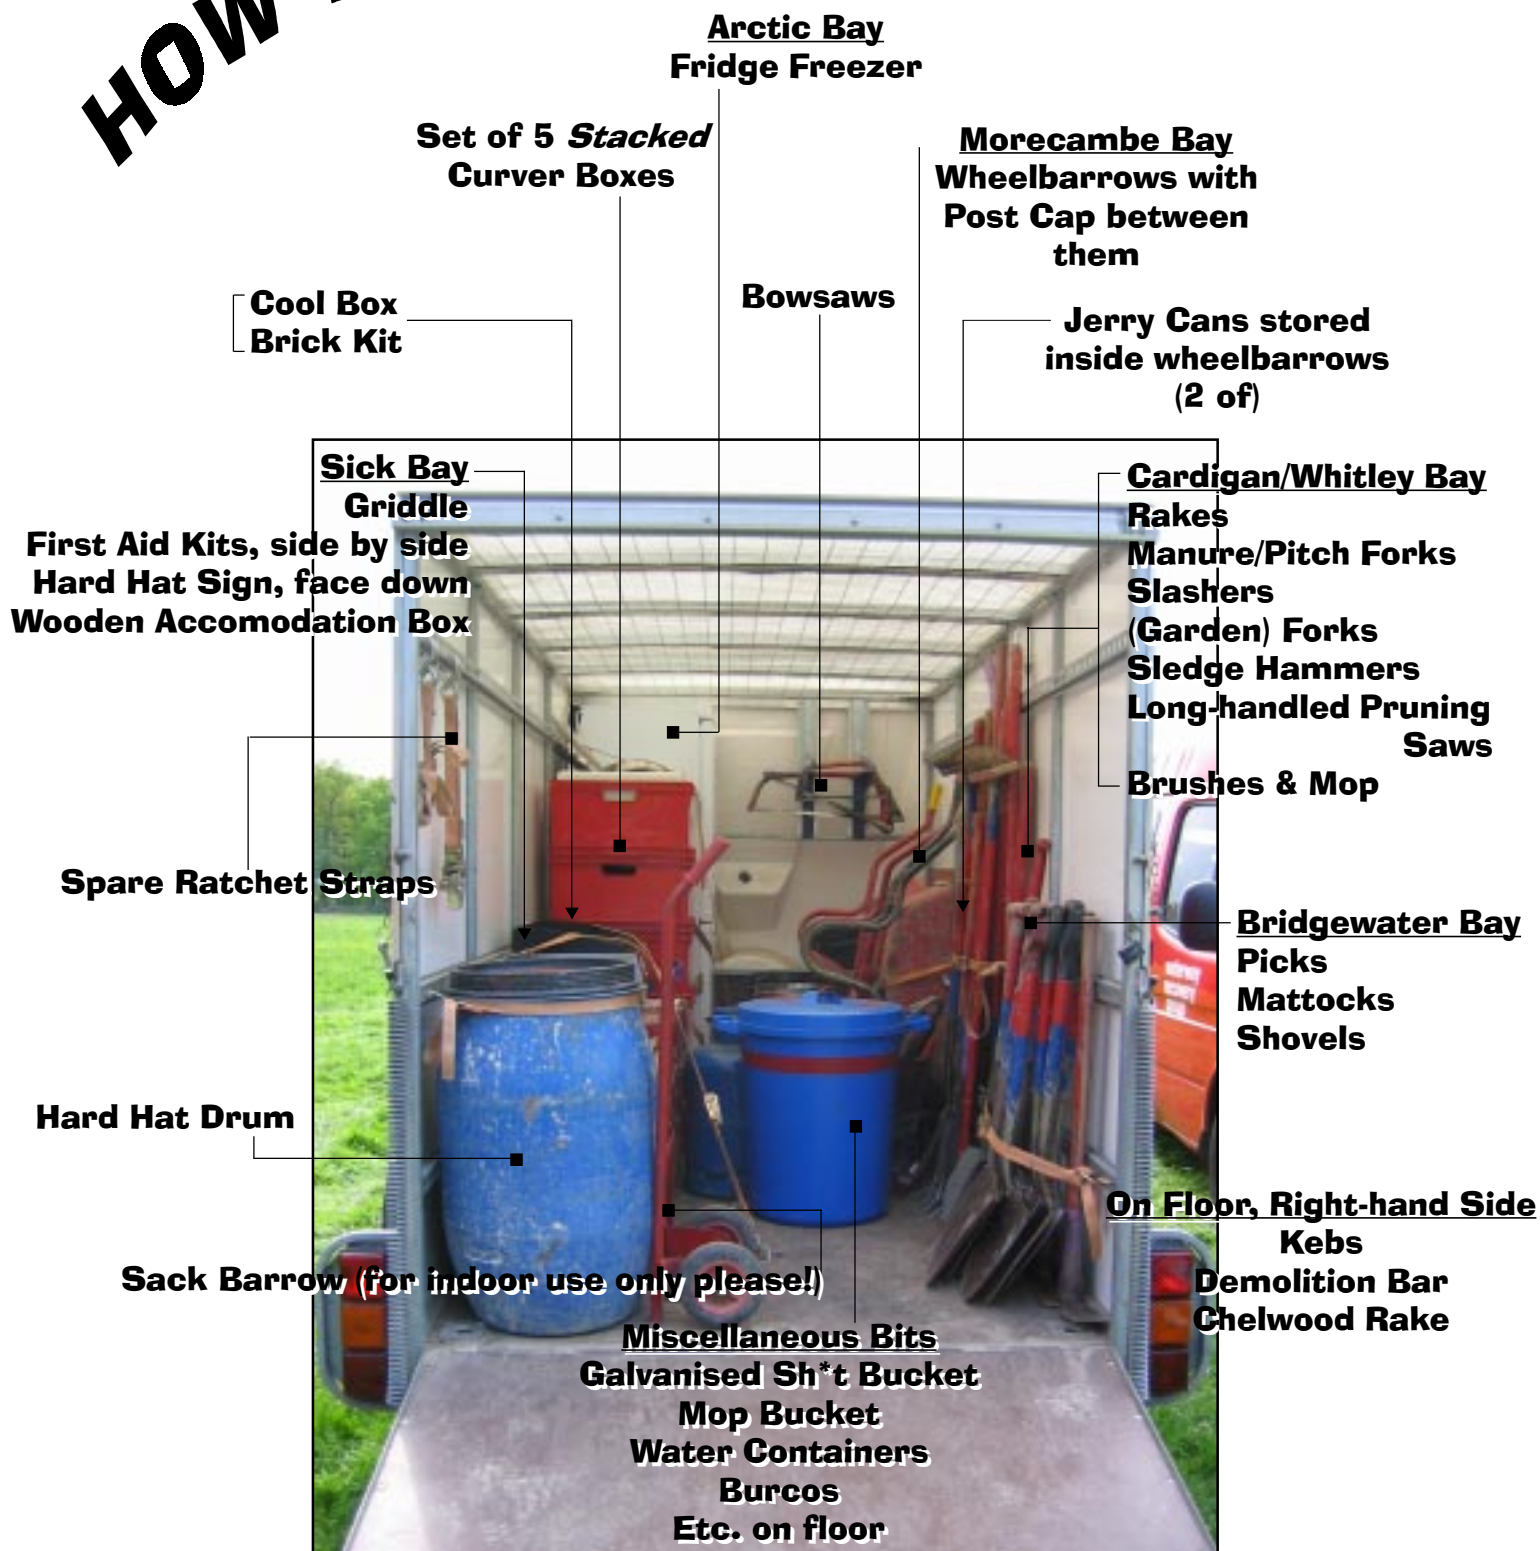

HOW TO PACK A

Here's an example of a jolly fine trailer pack for the Camps' trailers. Hopefully a lick of shiny paint will have found its way onto the tools and replacements provided by the time you all see them again. And obviously there are subtle differences between the above trailer and Kit B's (although most would say Lime Green isn't subtle!!!).